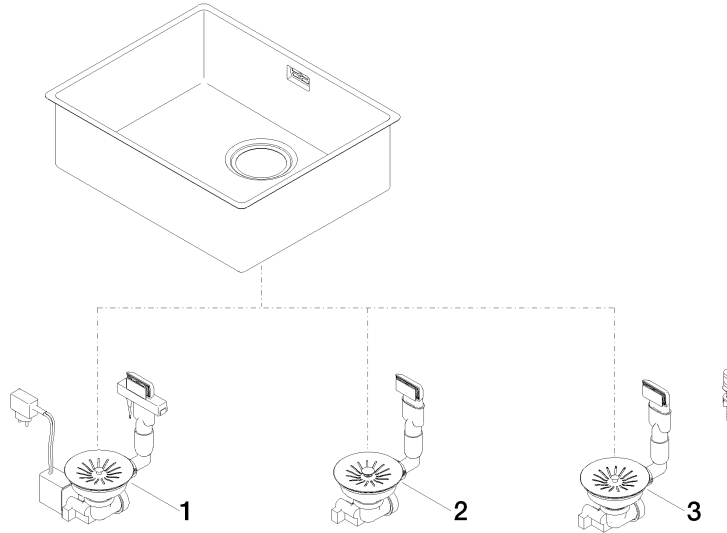

### Required miscellaneous

**Pop-up waste and overflow with knob - Stainless Steel** 10 405 003-85  
 • 3½" strainer waste valve

**Single sink - Stainless Steel**

38 550 003

mm [inches]  
M 1:10

**Single sink - Stainless Steel**

38 550 003

**Spare parts list**

No.	Item Number	Name	Quantity used	Delivery time
1	10 410 003-85	Pop-up waste and overflow with electronic control - Stainless Steel	1	2
2	10 400 003-85	Pop-up waste and overflow closable by hand - Stainless Steel	1	2
3	10 405 003-85	Pop-up waste and overflow with knob - Stainless Steel	1	2