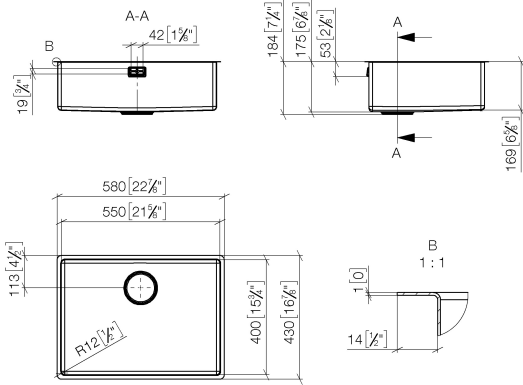

## Single sink - Stainless Steel

38 550 003

- under-mounted
- 550 x 400 mm
- sink depth 175 mm
- suitable for base units 600 mm
- radius 12 mm

**Drain and overflow set not included in the scope of supply. See Required miscellaneous.**

### Required miscellaneous

**Pop-up waste and overflow with knob - Stainless Steel** 10 405 003-85  
 • 3½" strainer waste valve

**Single sink - Stainless Steel**

38 550 003

mm [inches]  
M 1:10

**Single sink - Stainless Steel**

38 550 003

**Spare parts list**

No.	Item Number	Name	Quantity used	Delivery time
1	10 410 003-85	Pop-up waste and overflow with electronic control - Stainless Steel	1	2
2	10 400 003-85	Pop-up waste and overflow closable by hand - Stainless Steel	1	2
3	10 405 003-85	Pop-up waste and overflow with knob - Stainless Steel	1	2